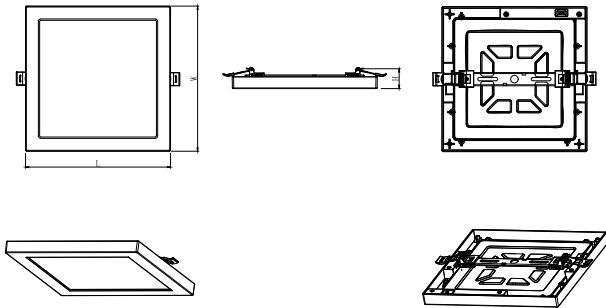

ZHONGSHAN XILE OPTOELECTRONIC TECHNOLOGY CO.,LTD.

Details

Datasheet- Small Panel Light Ares Series

PARAMETERS:

ModelNo	XLRPS-6W	XLRPS-12W	XLRPS-18W	XLRPS-24W
Power	6W	12W	18W	24W
Efficacy	70LM/W	85LM/W	90LM/W	95LM/W
Power Factor	0.5/0.9			
CRI	70/80			
Beam Angle	120°			
LED	SMD2835*30	SMD2835*60	SMD2835*90	SMD2835*120
Diameter(mm)	145*145*18	170*170*18	225*225*18	285*285*18
Hole size(mm)	Surface Mounting	Surface Mounting	Surface Mounting	Surface Mounting

DIMENSIONS

LIGHTING DISTRIBUTIONS

EXPLODE

APPLICATIONS