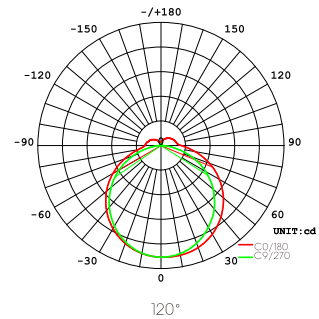

ZHONGSHAN XILE OPTOELECTRONIC TECHNOLOGY CO.,LTD.

Details

Datasheet- Small Panel Light Ares Series

PARAMETERS:

ModelNo	XLRPS-6W	XLRPS-12W	XLRPS-18W	XLRPS-24W
Power	6W	12W	18W	24W
Efficacy	70LM/W	85LM/W	90LM/W	95LM/W
Power Factor	0.5/0.9			
CRI	70/80			
Beam Angle	120°			
LED	SMD2835*30	SMD2835*60	SMD2835*90	SMD2835*120
Diameter(mm)	145*145*18	170*170*18	225*225*18	285*285*18
Hole size(mm)	Surface Mounting	Surface Mounting	Surface Mounting	Surface Mounting

DIMENSIONS

LIGHTING DISTRIBUTIONS

EXPLODE

APPLICATIONS