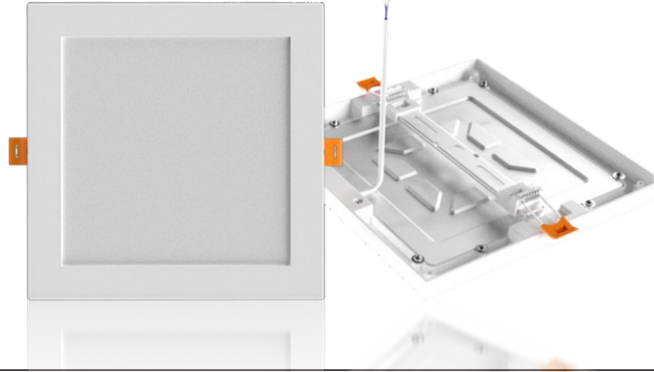

ZHONGSHAN XILE OPTOELECTRONIC TECHNOLOGY CO.,LTD.

Details

Datasheet- Small Panel Light Ares Series

PARAMETERS:

ModelNo	XLRPS-6W	XLRPS-12W	XLRPS-18W	XLRPS-24W
Power	6W	12W	18W	24W
Efficacy	70LM/W	85LM/W	90LM/W	95LM/W
Power Factor	0.5/0.9			
CRI	70/80			
Beam Angle	120°			
LED	SMD2835*30	SMD2835*60	SMD2835*90	SMD2835*120
Diameter(mm)	145*145*18	170*170*18	225*225*18	285*285*18
Hole size(mm)	Surface Mounting	Surface Mounting	Surface Mounting	Surface Mounting

DIMENSIONS

LIGHTING DISTRIBUTIONS

EXPLODE

APPLICATIONS