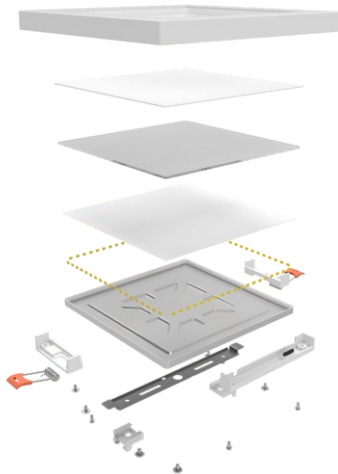

ZHONGSHAN XILE OPTOELECTRONIC TECHNOLOGY CO.,LTD.

Details

Datasheet- Small Panel Light Ares Series

PARAMETERS:

ModelNo	XLRPS-6W	XLRPS-12W	XLRPS-18W	XLRPS-24W
Power	6W	12W	18W	24W
Efficacy	70LM/W	85LM/W	90LM/W	95LM/W
Power Factor	0.5/0.9			
CRI	70/80			
Beam Angle	120°			
LED	SMD2835*30	SMD2835*60	SMD2835*90	SMD2835*120
Diameter(mm)	145*145*18	170*170*18	225*225*18	285*285*18
Hole size(mm)	Surface Mounting	Surface Mounting	Surface Mounting	Surface Mounting

DIMENSIONS

LIGHTING DISTRIBUTIONS

EXPLODE

APPLICATIONS